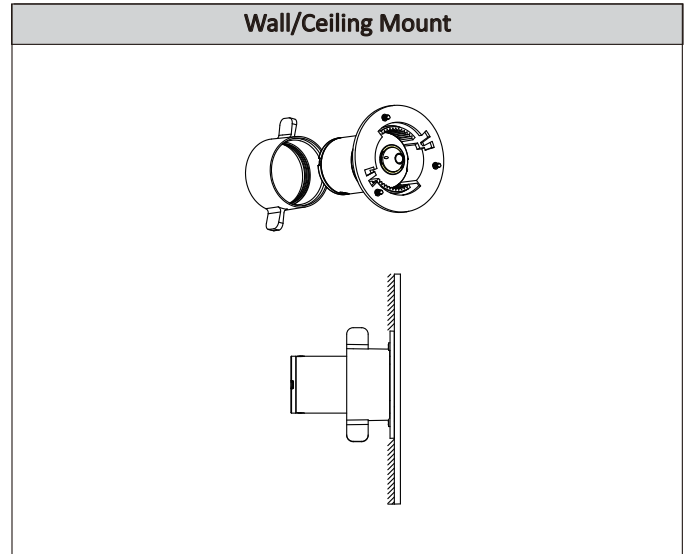

Ordering Information

Type	Part Number	Description
2MP Camera Sensor Unit	IPC-HUM8231-L1	2MP Cylindrical Sensor Unit, Pinhole Lens with 8 meters Cable
Accessories	Sensor Unit L1 Bracket (included)	Pinhole Wall/Ceiling Mounting Bracket
	DH-IPC-HUM8231P-E1	2MP Covert Pinhole Network Camera, Main Unit, PAL
	DH-IPC-HUM8231N-E1	2MP Covert Pinhole Network Camera, Main Unit, NTSC
	IPC-HUM8231P-E1	2MP Covert Pinhole Network Camera, Main Unit, PAL
	IPC-HUM8231N-E1	2MP Covert Pinhole Network Camera, Main Unit, NTSC

Accessories